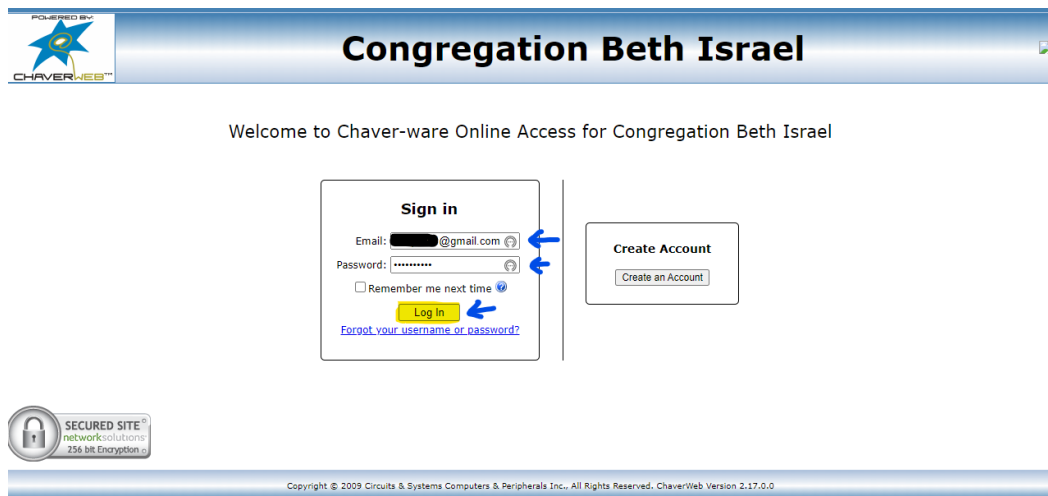

4. Enter the email address listed in the ChaverWeb email and temporary password. Click “log-in”