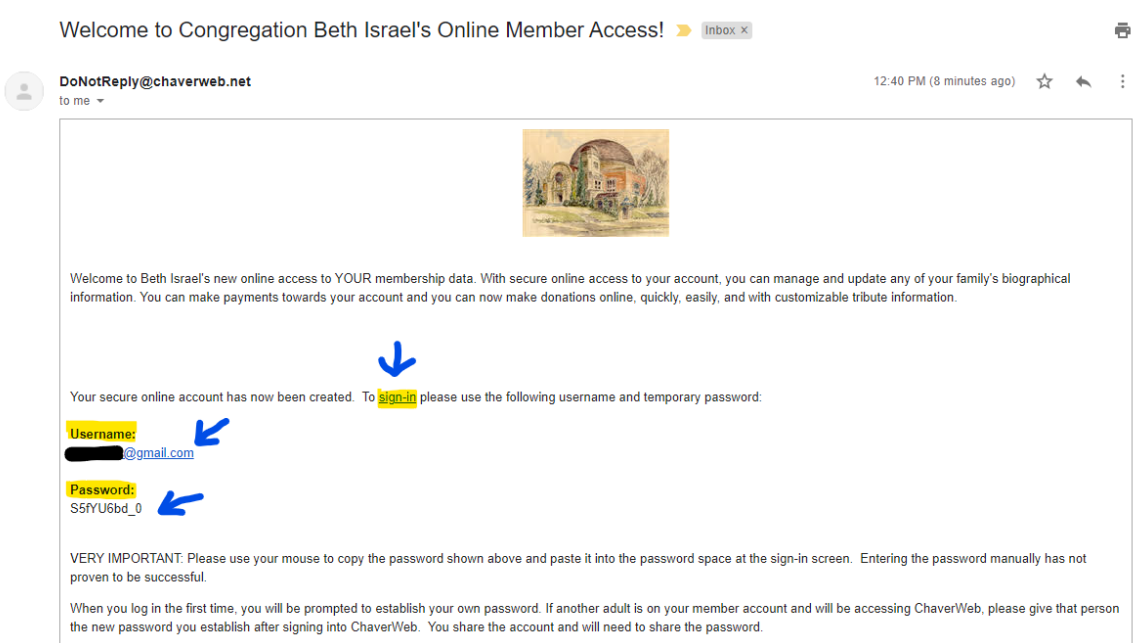

ChaverWeb Set-Up Directions

1. You will receive an email about DoNotReply@chaverweb.net. This will contain your username, temporary password, and sign-in link. Your username will be your email on file with CBI.
2. Copy your temporary password and keep it handy for signing in to Chaverweb.
3. Click “sign-in” to be taken to the ChaverWeb sign-in portal.

4. Enter the email address listed in the ChaverWeb email and temporary password. Click “log-in”

5. You will be taken to a “change your password” page. In the “Enter your Current Password” slot, enter your temporary password from the initial ChaverWeb email.