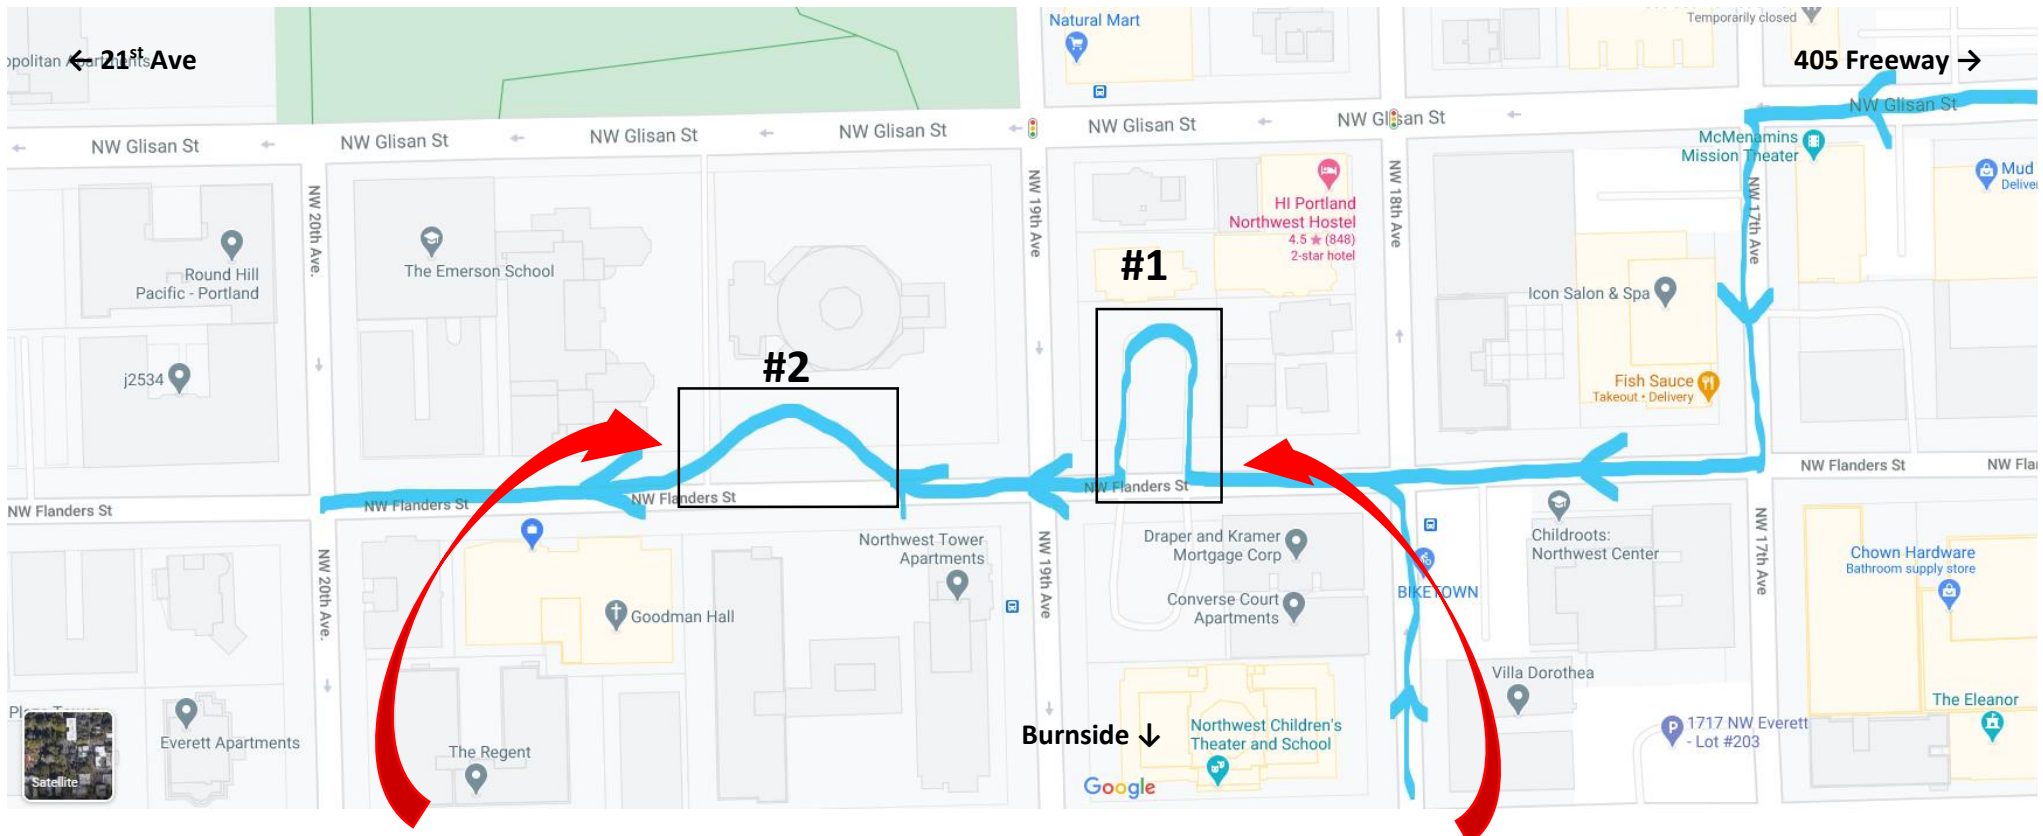

Kitah Kit Pick Up Map

2nd Stop in Temple Roundabout:
Kitah Kits and Donation drop off with Clergy!

1st Stop in Outdoor Parking Lot:
Games and Groggers with PARTY!

Things to Remember:

1. Please arrive from the freeway side of 19th so traffic is heading one way from East to West
2. Don't forget your donation for Period.org! For a list of donation items, you can visit their website
3. Come in costume and even decorate your car for the parade
4. No need to get out of your car, we'll bring everything to you